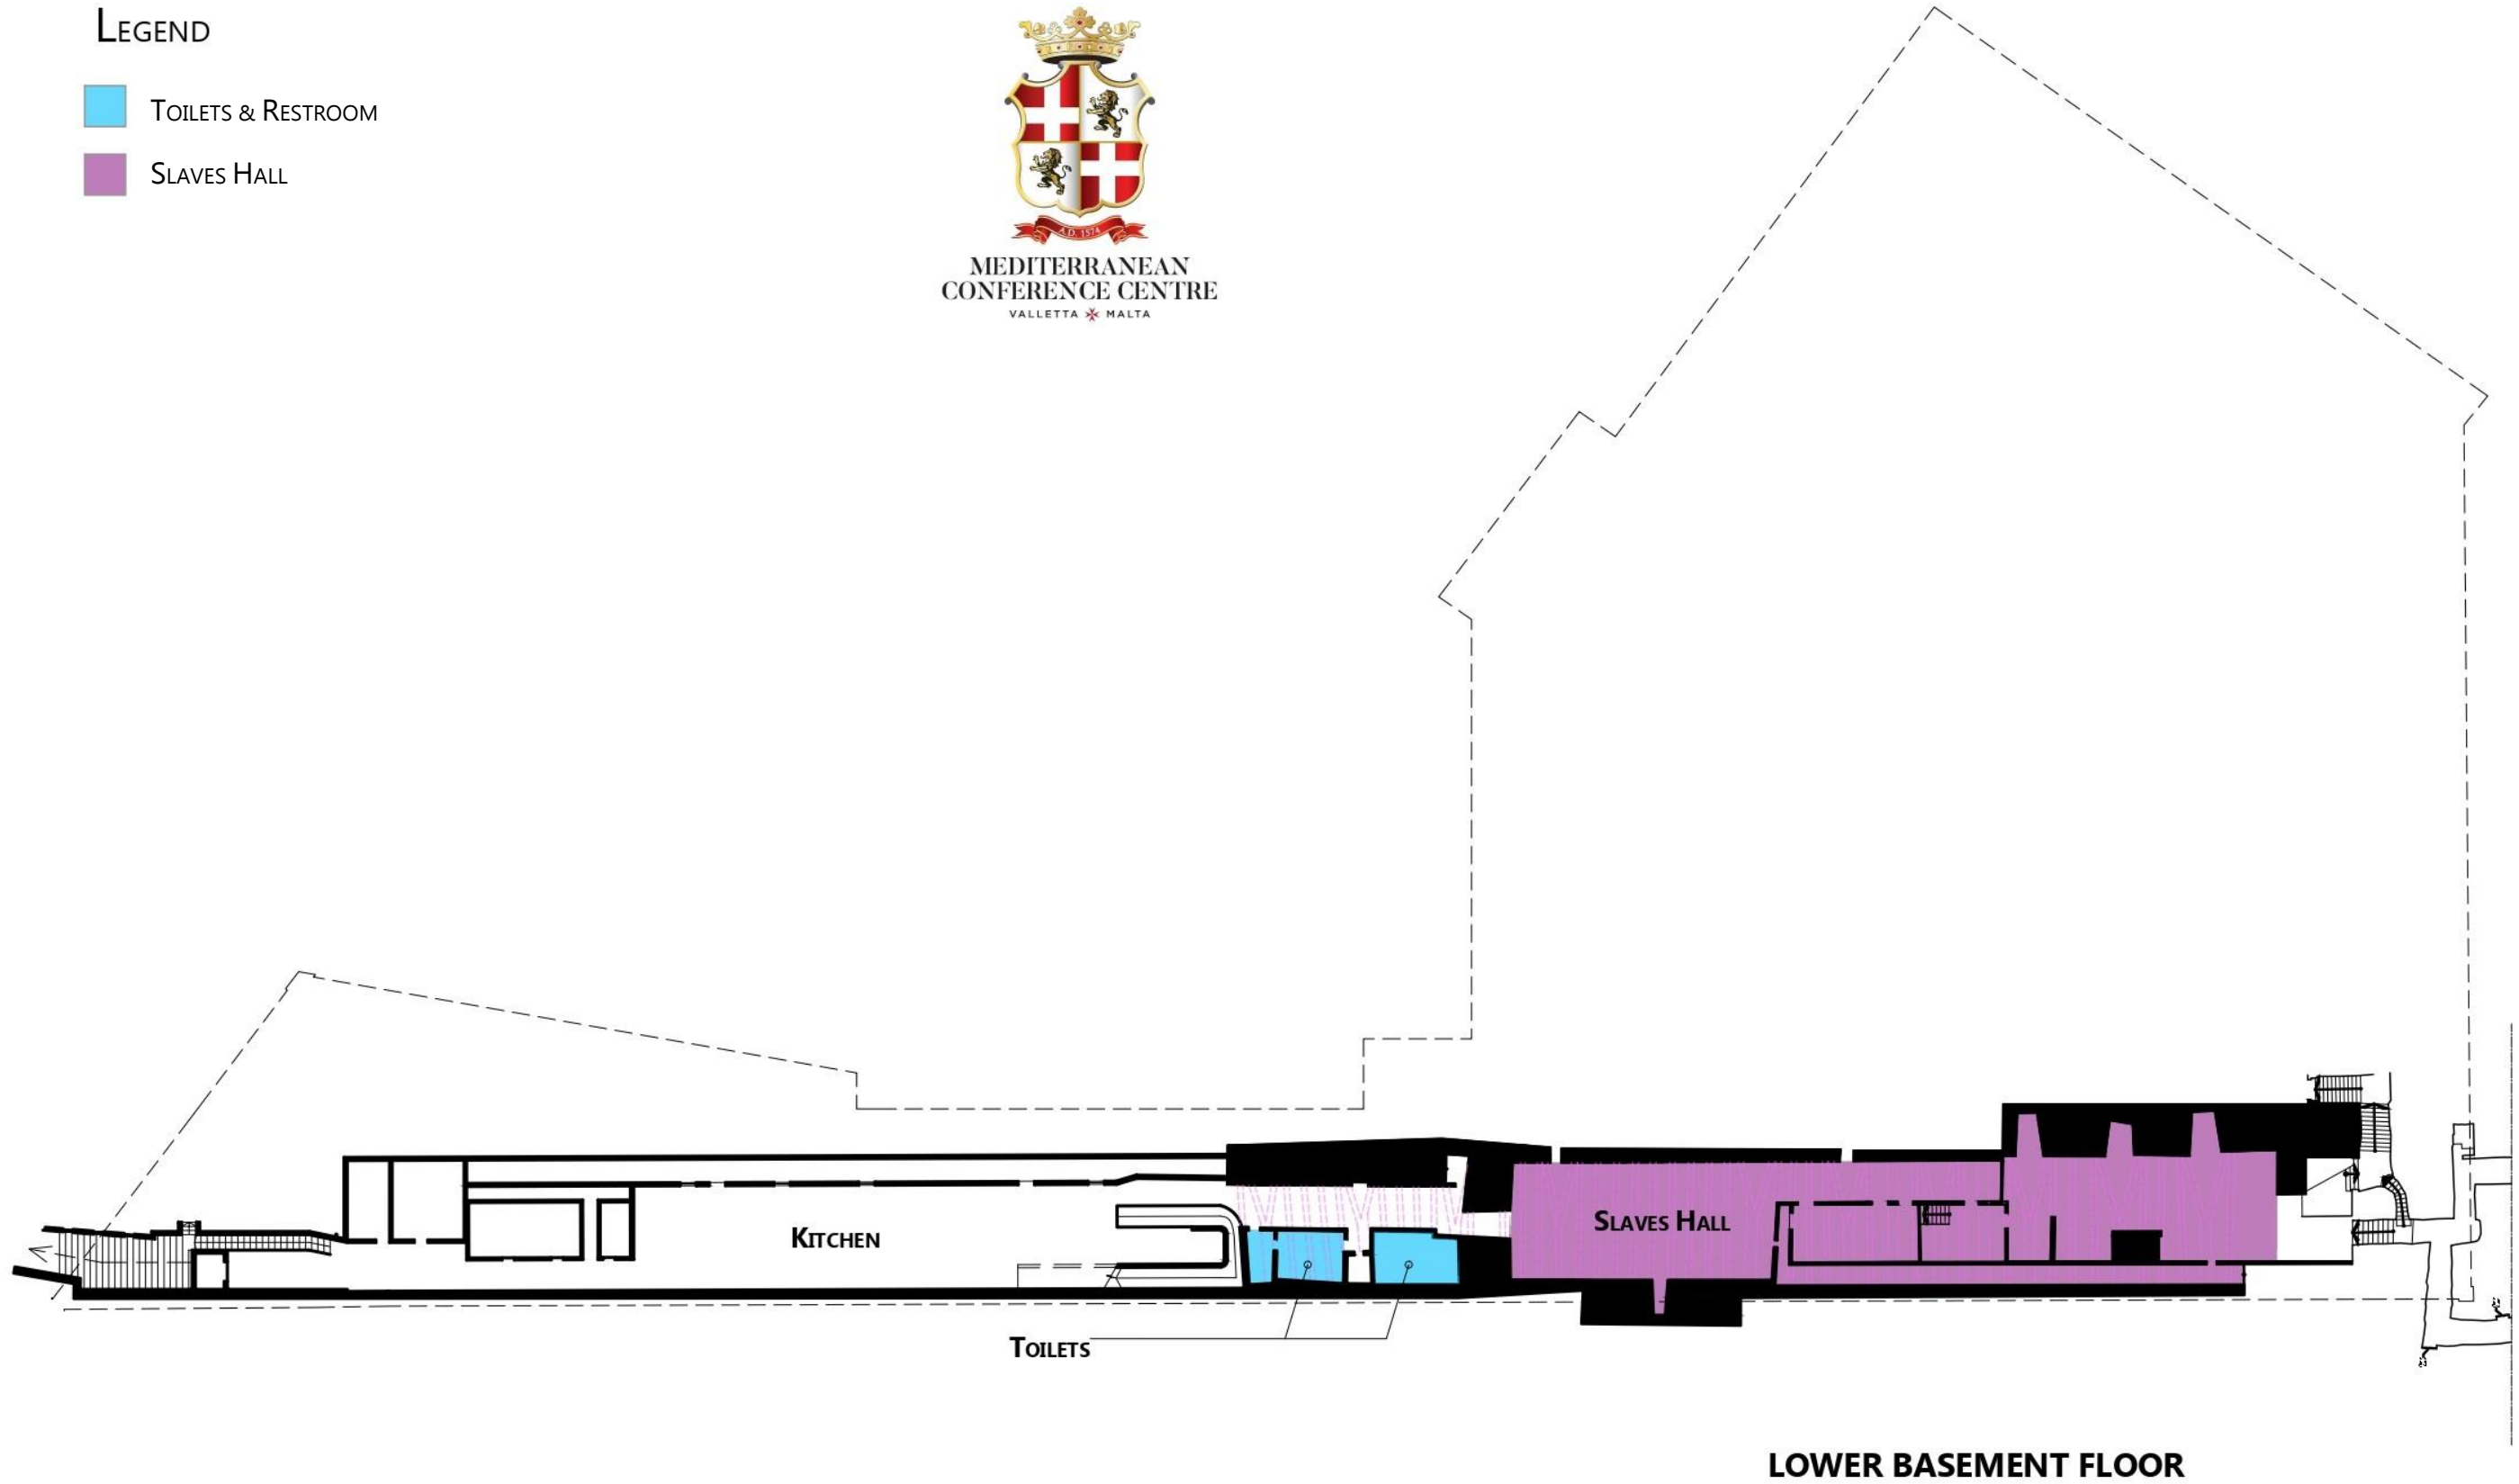

LEGEND

- TOILETS & RESTROOM
- SLAVES HALL

LEGEND

- STAIRCASE & LIFT
- TOILETS & RESTROOM
- LA VALETTE HALL
- STALLS (REPUBLIC HALL)
- MIZZI HALL
- ORCHESTRA PIT
- STORES
- DRESSING ROOM
- EMERGENCY EXIT

LOWER GROUND FLOOR

LEGEND

- OUTDOOR / CORRIDORS / STORAGE
- STAIRCASE & LIFT
- TOILETS & RESTROOM
- PERELLOS SUITE
- REPUBLIC HALL
- STAGE
- OFFICES / RECEPTION
- TEMI ZAMMIT HALL
- GIROLAMO CASSAR HALL
- HOLOGRAM ROOM
- COTONER SUITE
- STORE
- SYNDICATE ROOMS

GROUND FLOOR

LEGEND

- STAIRCASE & LIFT
- TOILETS / RESTROOM / PANTRY
- STORE
- OFFICES
- DAVID BRUCE HALL
- LA CASSIERE HALL
- M.A. GRIMA HALL
- VASSALLI HALL
- FOYER
- TRANSLATION BOOTHS

FIRST FLOOR

LEGEND

- TOILETS & RESTROOM
- STAIRCASE & LIFT
- ROOF TERRACE
- EMERGENCY ROUTE
- KITCHEN

ROOF FLOOR