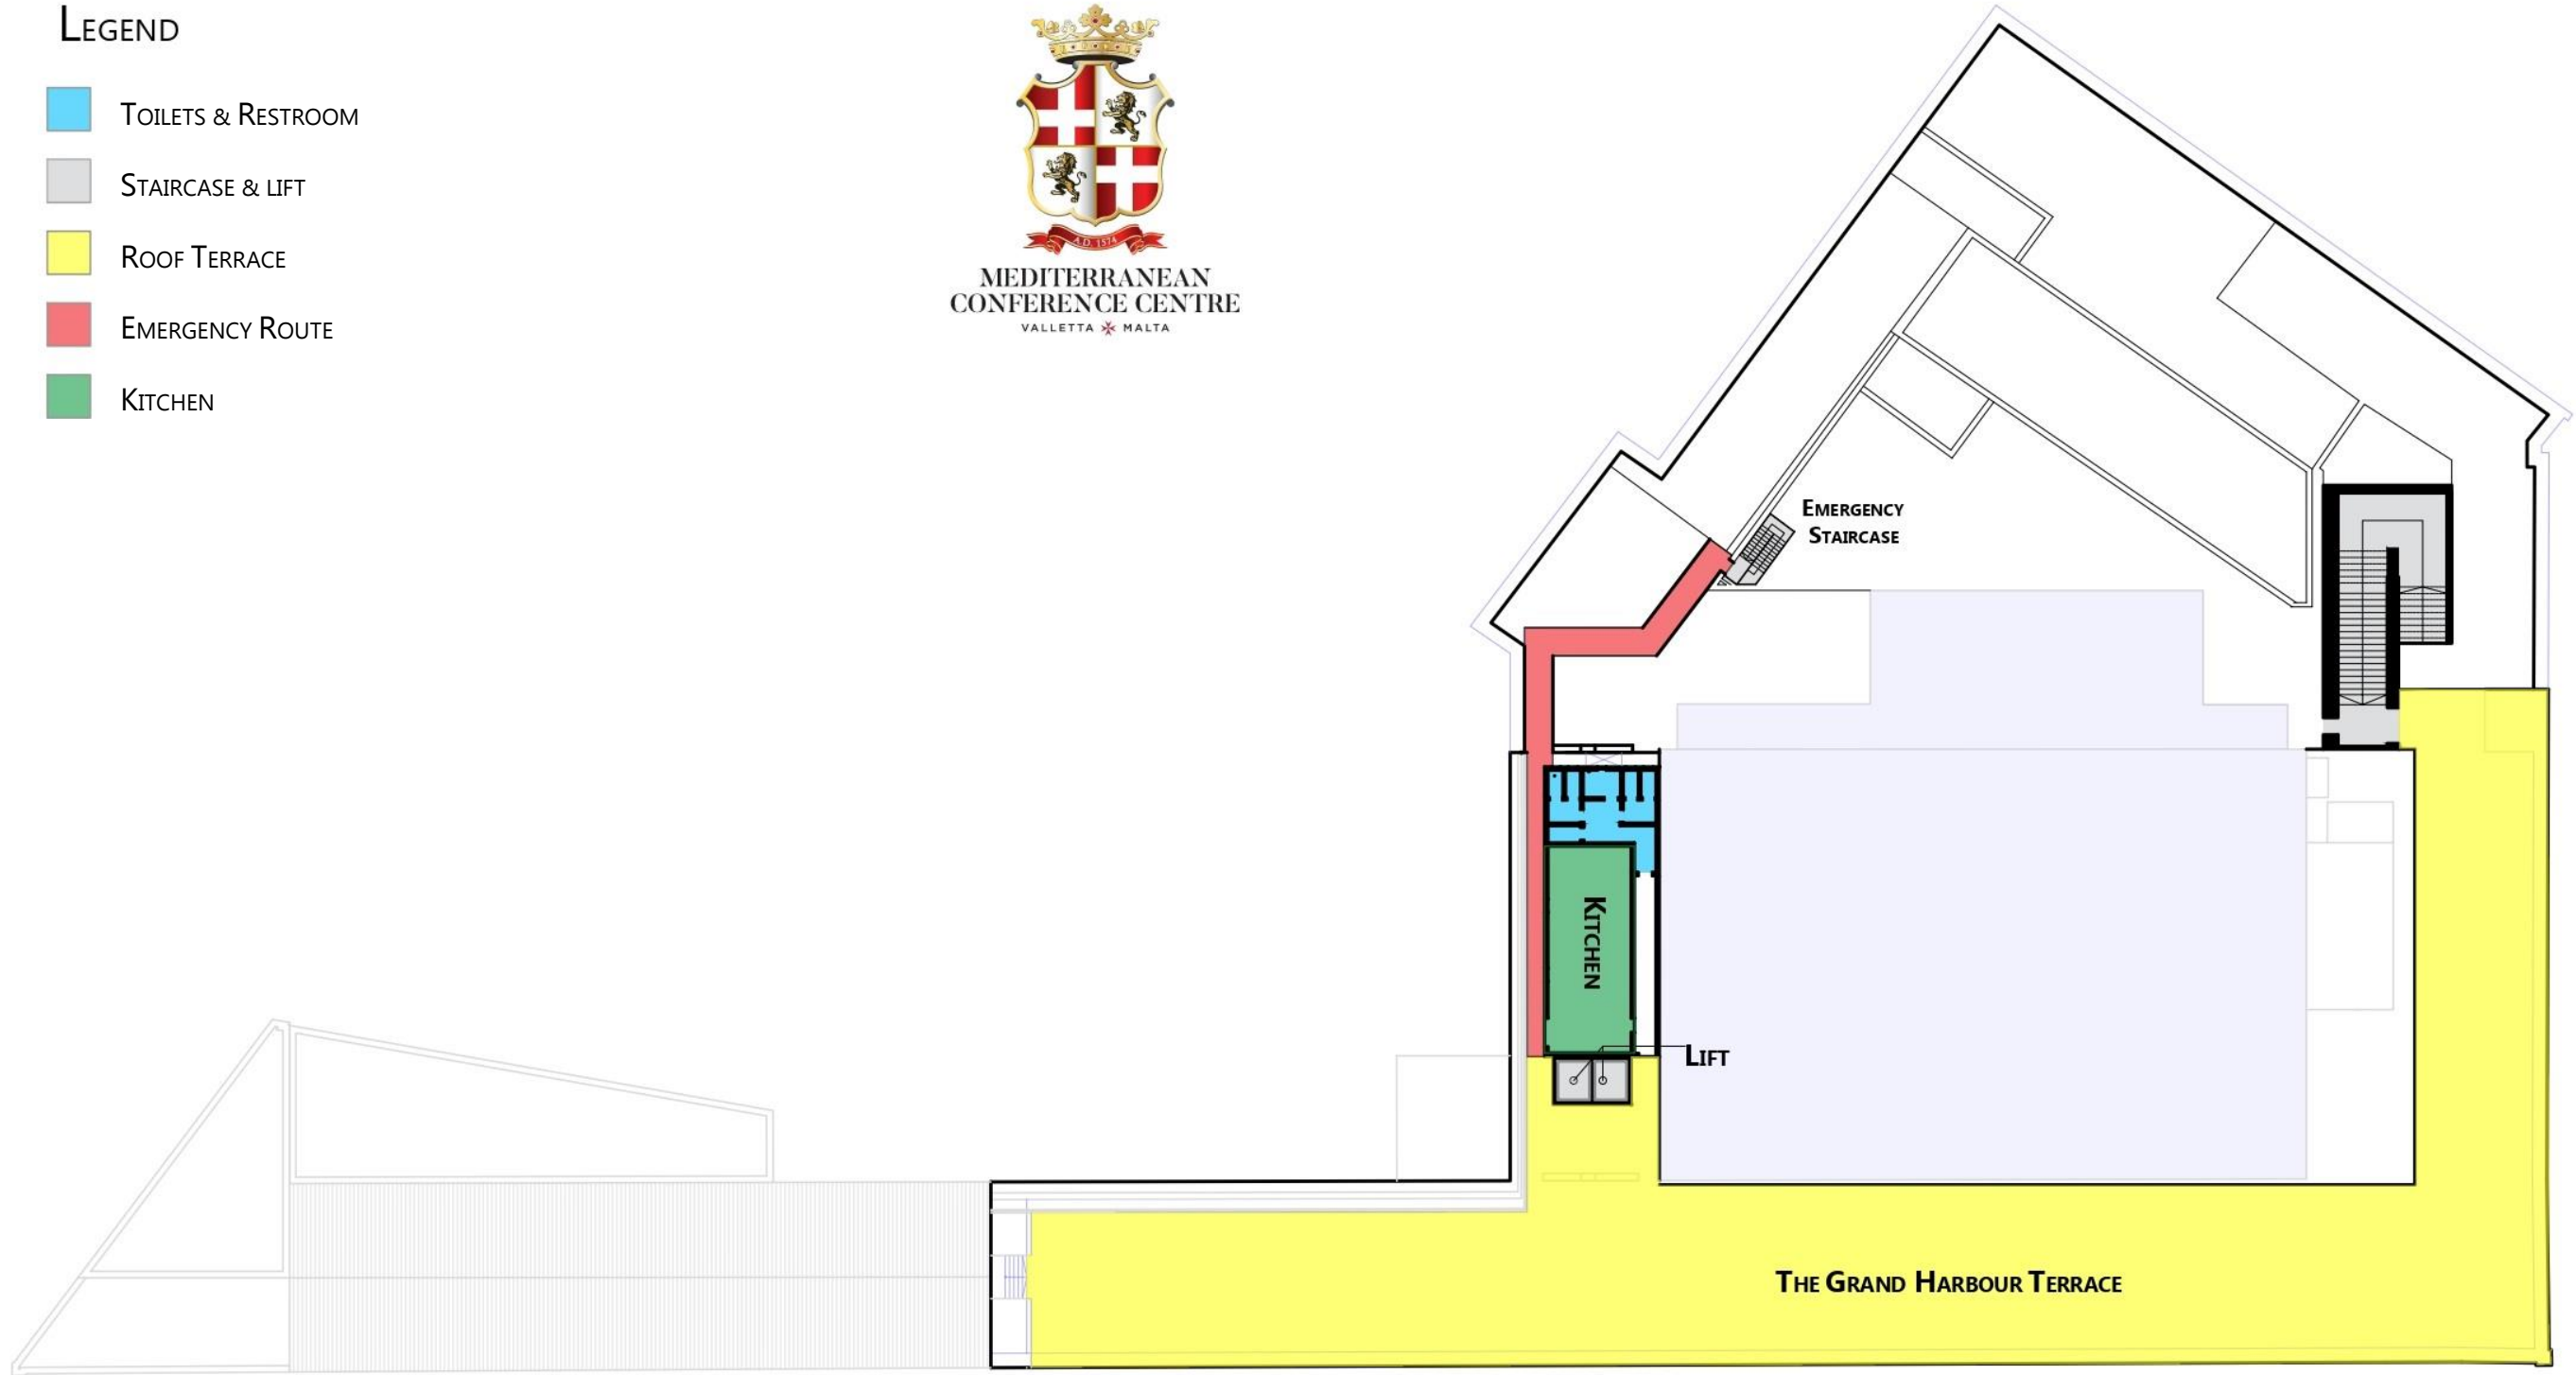

LEGEND

- TOILETS & RESTROOM
- SLAVES HALL

LEGEND

- STAIRCASE & LIFT
- TOILETS & RESTROOM
- LA VALETTE HALL
- STALLS (REPUBLIC HALL)
- MIZZI HALL
- ORCHESTRA PIT
- STORES
- DRESSING ROOM
- EMERGENCY EXIT

LOWER GROUND FLOOR

GROUND FLOOR

LEGEND

- STAIRCASE & LIFT
- TOILETS / RESTROOM / PANTRY
- STORE
- OFFICES
- DAVID BRUCE HALL
- LA CASSIERE HALL
- M.A. GRIMA HALL
- VASSALLI HALL
- FOYER
- TRANSLATION BOOTHS

FIRST FLOOR

LEGEND

- TOILETS & RESTROOM
- STAIRCASE & LIFT
- ROOF TERRACE
- EMERGENCY ROUTE
- KITCHEN

ROOF FLOOR