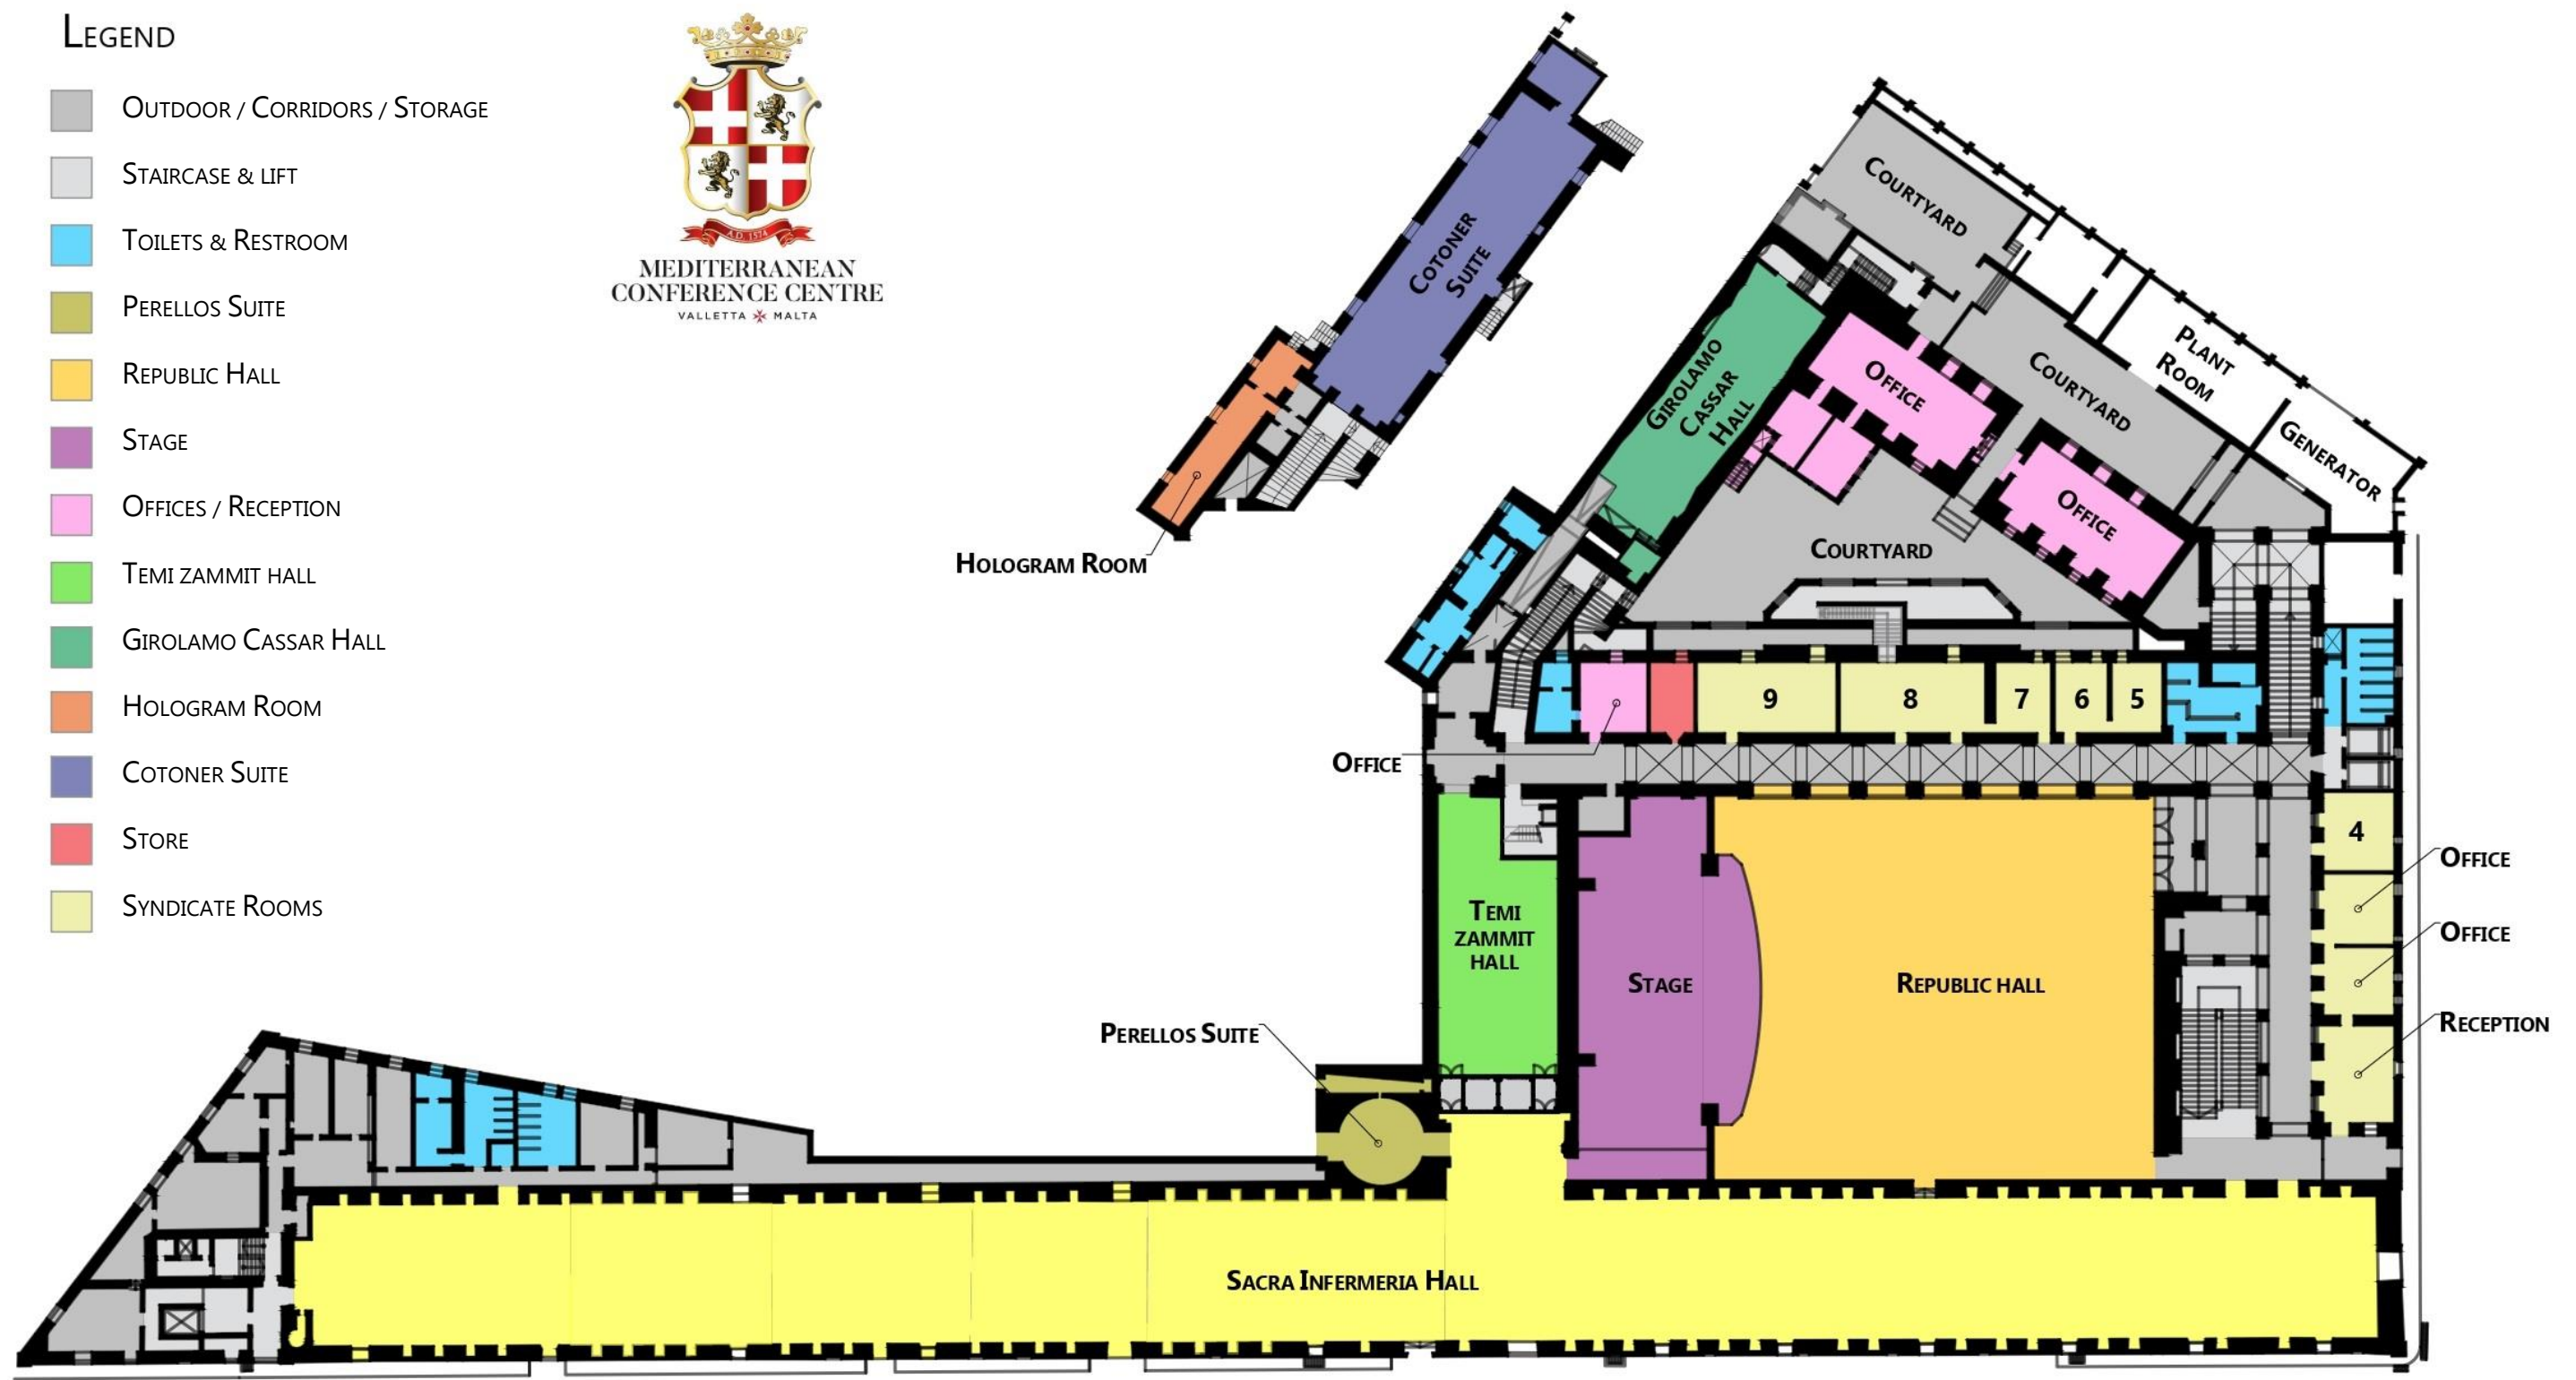

LEGEND

- TOILETS & RESTROOM
- SLAVES HALL

LEGEND

- STAIRCASE & LIFT
- TOILETS & RESTROOM
- LA VALETTE HALL
- STALLS (REPUBLIC HALL)
- MIZZI HALL
- ORCHESTRA PIT
- STORES
- DRESSING ROOM
- EMERGENCY EXIT

LOWER GROUND FLOOR

LEGEND

- OUTDOOR / CORRIDORS / STORAGE
- STAIRCASE & LIFT
- TOILETS & RESTROOM
- PERELLOS SUITE
- REPUBLIC HALL
- STAGE
- OFFICES / RECEPTION
- TEMI ZAMMIT HALL
- GIROLAMO CASSAR HALL
- HOLOGRAM ROOM
- COTONER SUITE
- STORE
- SYNDICATE ROOMS

GROUND FLOOR

LEGEND

- STAIRCASE & LIFT
- TOILETS / RESTROOM / PANTRY
- STORE
- OFFICES
- DAVID BRUCE HALL
- LA CASSIERE HALL
- M.A. GRIMA HALL
- VASSALLI HALL
- FOYER
- TRANSLATION BOOTHS

FIRST FLOOR

LEGEND

- TOILETS & RESTROOM
- STAIRCASE & LIFT
- ROOF TERRACE
- EMERGENCY ROUTE
- KITCHEN

ROOF FLOOR