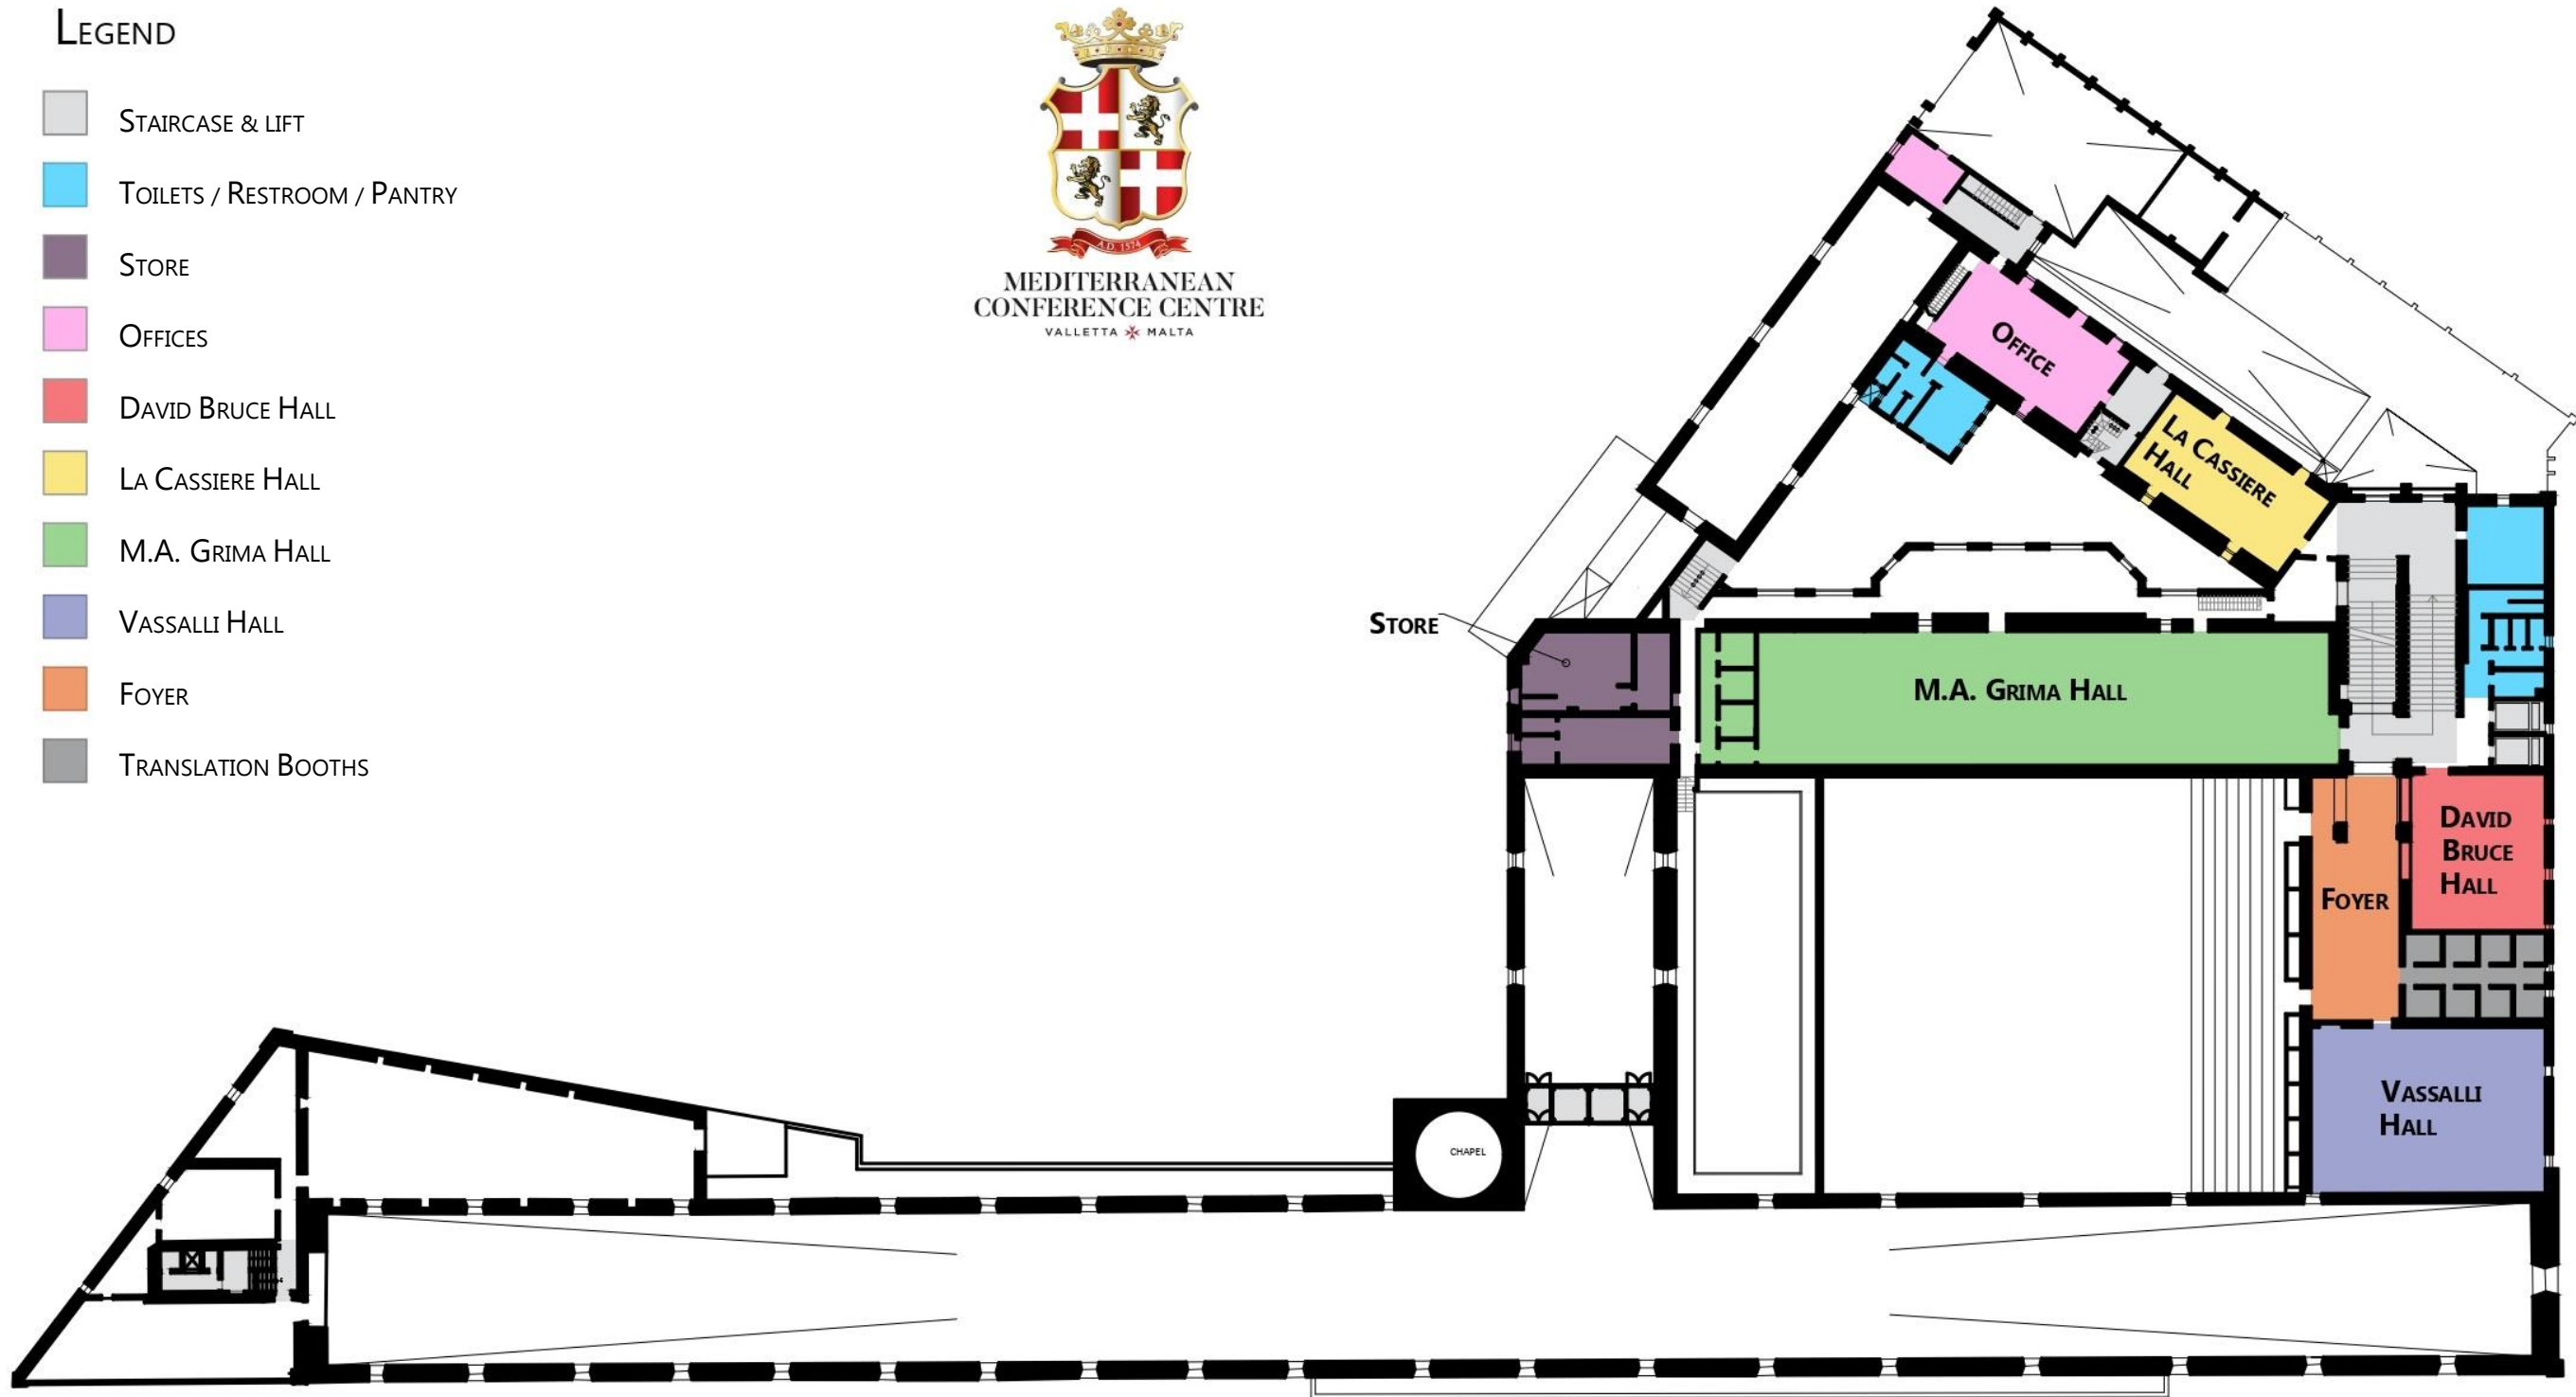

LEGEND

- TOILETS & RESTROOM
- SLAVES HALL

LEGEND

- STAIRCASE & LIFT
- TOILETS & RESTROOM
- LA VALETTE HALL
- STALLS (REPUBLIC HALL)
- MIZZI HALL
- ORCHESTRA PIT
- STORES
- DRESSING ROOM
- EMERGENCY EXIT

LOWER GROUND FLOOR

LEGEND

- OUTDOOR / CORRIDORS / STORAGE
- STAIRCASE & LIFT
- TOILETS & RESTROOM
- PERELLOS SUITE
- REPUBLIC HALL
- STAGE
- OFFICES / RECEPTION
- TEMI ZAMMIT HALL
- GIROLAMO CASSAR HALL
- HOLOGRAM ROOM
- COTONER SUITE
- STORE
- SYNDICATE ROOMS

GROUND FLOOR

LEGEND

- STAIRCASE & LIFT
- TOILETS / RESTROOM / PANTRY
- STORE
- OFFICES
- DAVID BRUCE HALL
- LA CASSIERE HALL
- M.A. GRIMA HALL
- VASSALLI HALL
- FOYER
- TRANSLATION BOOTHS

FIRST FLOOR

LEGEND

- TOILETS & RESTROOM
- STAIRCASE & LIFT
- ROOF TERRACE
- EMERGENCY ROUTE
- KITCHEN

ROOF FLOOR