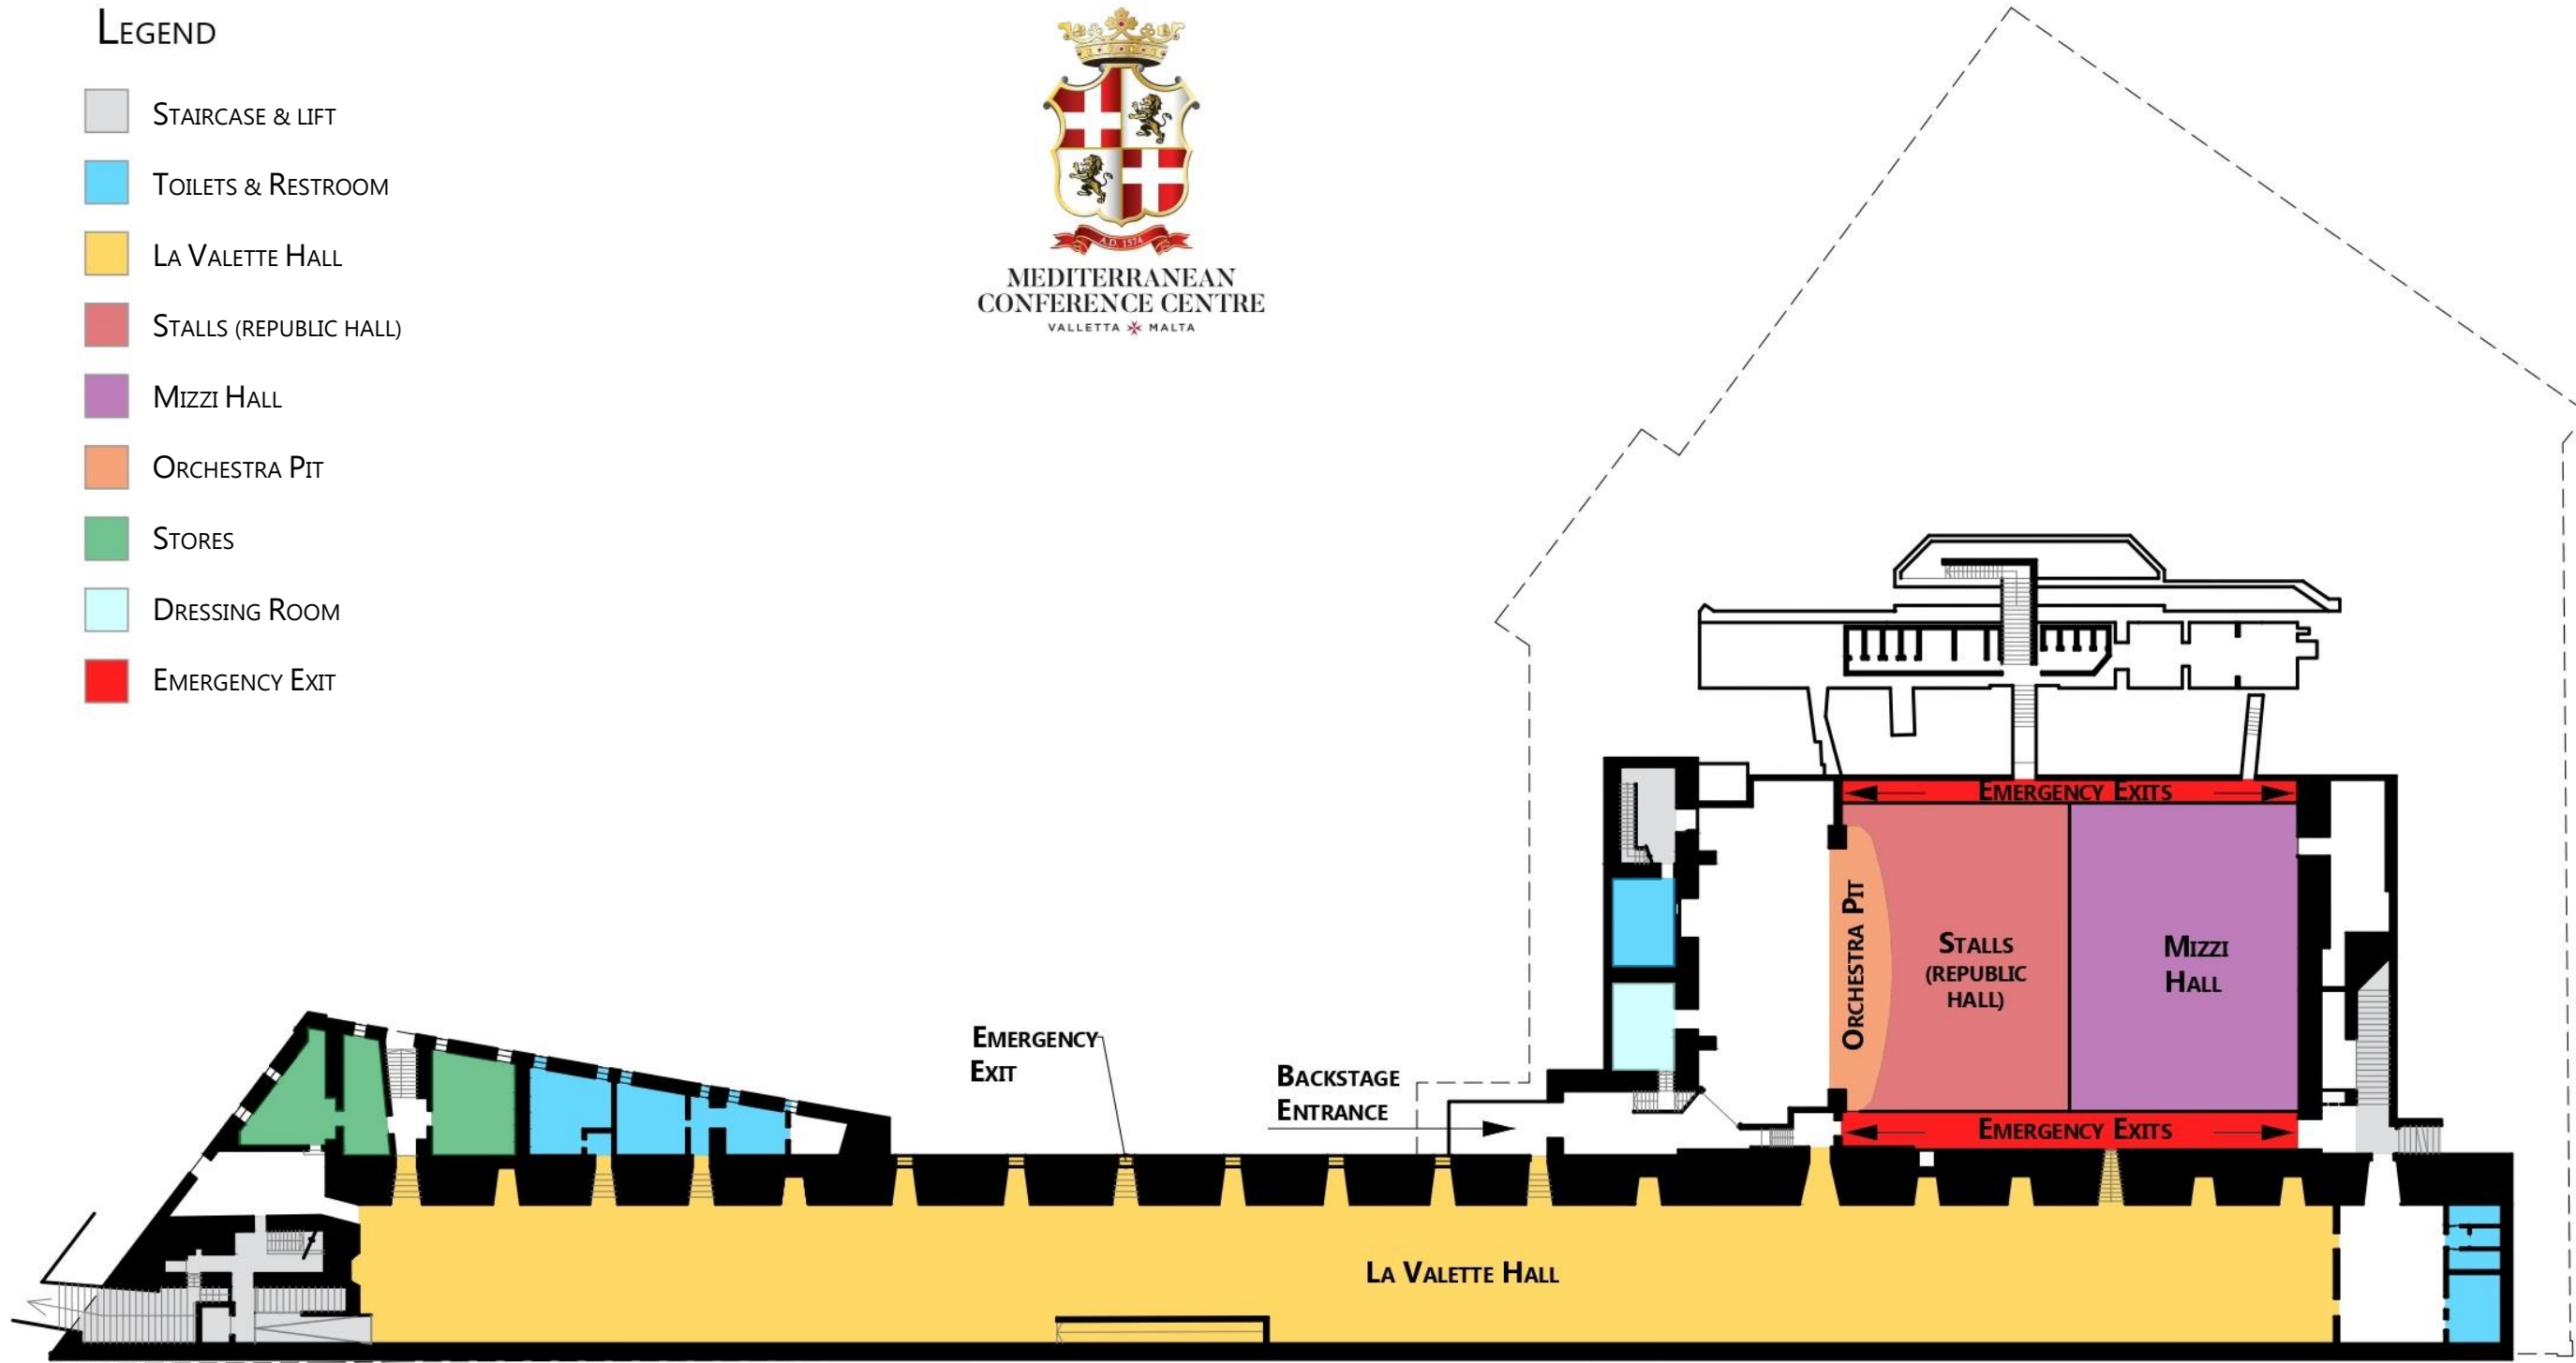

LEGEND

- TOILETS & RESTROOM
- SLAVES HALL

LEGEND

- STAIRCASE & LIFT
- TOILETS & RESTROOM
- LA VALETTE HALL
- STALLS (REPUBLIC HALL)
- MIZZI HALL
- ORCHESTRA PIT
- STORES
- DRESSING ROOM
- EMERGENCY EXIT

LOWER GROUND FLOOR

LEGEND

- OUTDOOR / CORRIDORS / STORAGE
- STAIRCASE & LIFT
- TOILETS & RESTROOM
- PERELLOS SUITE
- REPUBLIC HALL
- STAGE
- OFFICES / RECEPTION
- TEMI ZAMMIT HALL
- GIROLAMO CASSAR HALL
- HOLOGRAM ROOM
- COTONER SUITE
- STORE
- SYNDICATE ROOMS

GROUND FLOOR

LEGEND

- STAIRCASE & LIFT
- TOILETS / RESTROOM / PANTRY
- STORE
- OFFICES
- DAVID BRUCE HALL
- LA CASSIERE HALL
- M.A. GRIMA HALL
- VASSALLI HALL
- FOYER
- TRANSLATION BOOTHS

FIRST FLOOR

LEGEND

- TOILETS & RESTROOM
- STAIRCASE & LIFT
- ROOF TERRACE
- EMERGENCY ROUTE
- KITCHEN

ROOF FLOOR